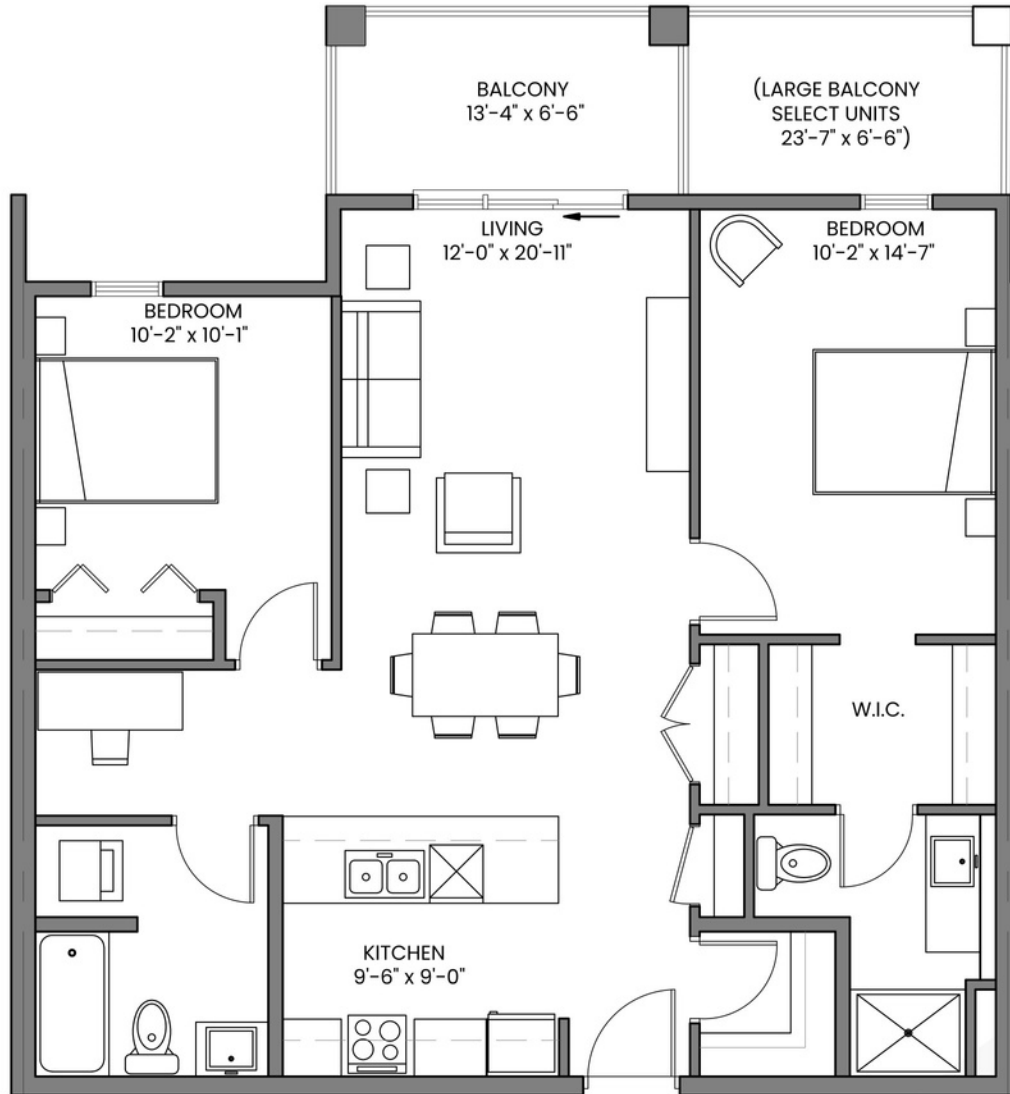

2 BEDROOM BERYLLIUM

Suite Area: 1,025 sq.ft

Balcony Area: 86 sq.ft

Total Area: 1,111 sq.ft

Suites: 102, 202, 302, 402, 103, 203, 303, 403, 104, 204, 304, 404, 107, 207, 307, 407, 110, 210, 310, 111, 211, 311, 114, 214, 314, 414, 117, 217, 317, 417, 118, 218, 318, 418, 119, 219, 319, 419, 120, 220, 320, 420